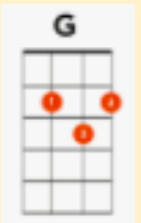

Dirty Catfish Brass Band

Flute,
keyboard,
violin and
guitar

A - - - **A** - - - **G** - - - **G** - - -
G - - - **G** - - - **D** - - - **D** - - -

Chords

Am Am C C
G G G

brass and
clarinet

D - - - **D** - - - **D** - - - **D** - - -

Taylor Swift – Shake it Off!

Get into groups..

Flute,
keyboard,
violin and
guitar

Two staves of musical notation in 4/4 time. The first staff has a treble clef and a 4/4 time signature. The notes are quarter notes on the G4 line. The second staff has a treble clef and a 4/4 time signature. The notes are quarter notes on the G4 line, then quarter notes on the D5 line, then quarter notes on the G4 line, then quarter notes on the D5 line.

A A A A A A A A G G G G G G G G
G G G G G G G G D D D D D D D D

Try a different
rhythm –
“Shake it off”

Rehearse a
group at a
time!

Guitar/Ukulele
Chords
Am Am C C
G G G G

brass and
clarinet

One staff of musical notation in 4/4 time with a treble clef. The notes are quarter notes on the D5 line.

D D D D D D D D D D D D D D D D

C - - - C - - - D - - - C - - -
 C - - - C - - - D - - - C - - -

5

Ma - ry had a lit - tle lamb, lit - tle lamb, lit - tle lamb.

Ma - ry had a lit - tle lamb, its fleece was white as snow.